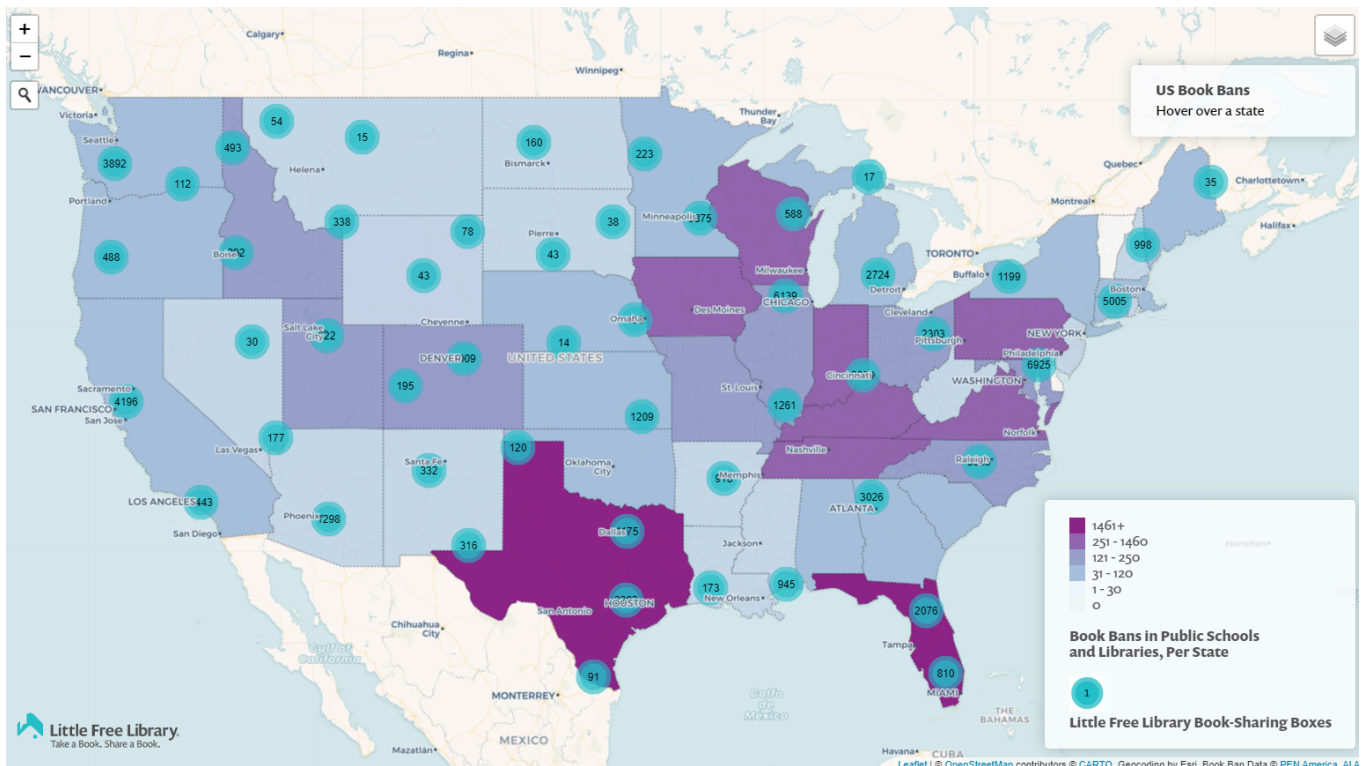

FOR IMMEDIATE RELEASE

Media Contact: Margret Aldrich / 715-690-2488 x805 / maldrich@littlefreelibrary.org

Book Ban Hotspots and Nearby Little Free Library Locations Shown on New Interactive Map

Developed by the Little Free Library nonprofit organization in collaboration with the American Library Association and PEN America, the map encourages users to distribute banned books in Little Free Library boxes to increase access.

St. Paul, MN (September 4, 2024) – The Little Free Library® (LFL) nonprofit organization is pleased to introduce an [interactive map](#) that highlights two key features: locations of book bans across the United States and locations of nearby Little Free Library book-sharing boxes. This dual-purpose tool not only reveals the widespread epidemic of book banning, but also positions Little Free Libraries as vital distribution points for these restricted books.

There are more than 180,000 Little Free Library boxes in urban, suburban, and rural areas worldwide. As book banning continues to accelerate—with a record 4,240 unique titles targeted for censorship in 2023, according to the American Library Association—this network of community book-sharing boxes gives advocates an opportunity to distribute banned books in a grassroots way.

The heart of our mission is to expand access to books, and we hope this map inspires you to provide access to the banned books that are meaningful to you."

Using the Book Ban Map

LFL's map shows U.S. book bans at both state and county levels, as well as locations of mapped Little Free Library book-exchange boxes nationwide. The number of bans per state or county are visualized using a color scale—the darker the purple, the more bans in the area.