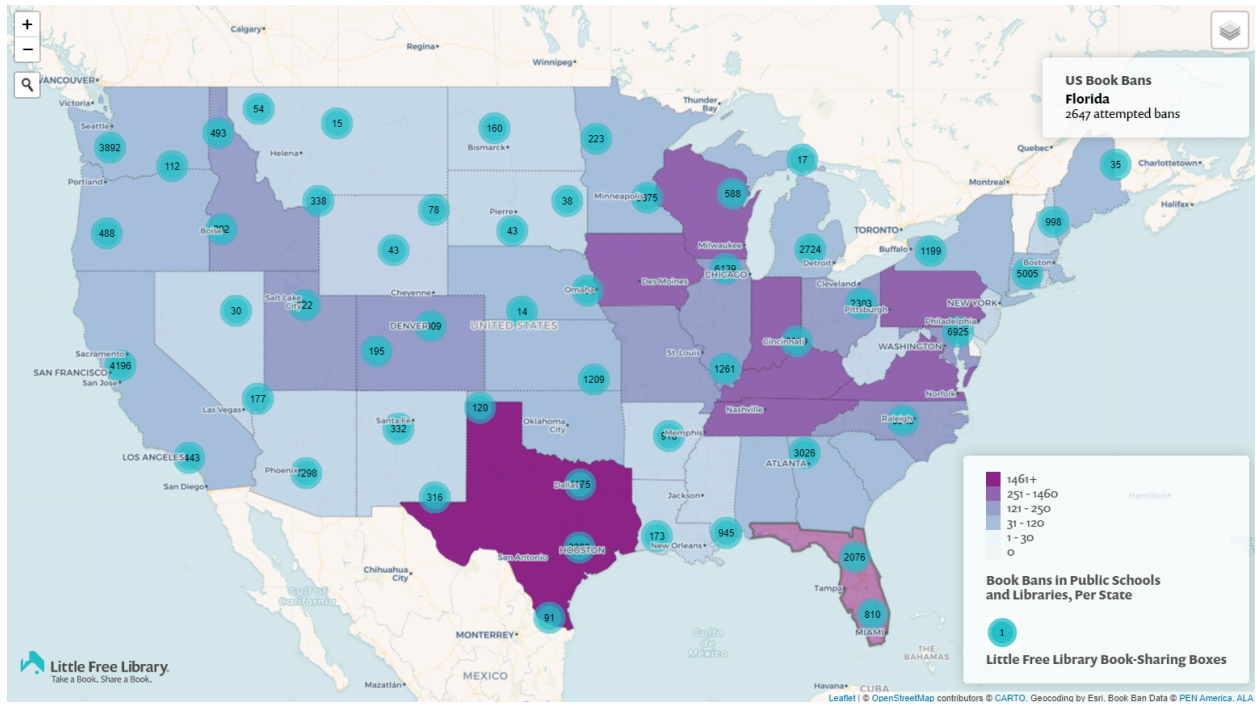

To use LFL's Book Ban Map, visit littlefreelibrary.org/book-ban-map

###

ABOUT LITTLE FREE LIBRARY

Little Free Library® (LFL) is a 501(c)(3) nonprofit organization that builds community, inspires readers and expands book access for all through a global network of volunteer-led Little Free Library book-sharing boxes. There are more than 180,000 registered Little Free Libraries worldwide in all 50 states, in 121 countries and on all 7 continents. LFL received the 2020 World Literacy Award as well as honors from the Library of Congress, National Book Foundation and others. The organization grants Little Free Libraries full of books to underserved areas through its Impact Library and Indigenous Library programs and champions diverse books through its Read in Color initiative. LFL is a member of the Banned Books Week Coalition, Unite Against Book Bans, and the Diverse Books for All Coalition. Learn more at LittleFreeLibrary.org.

IMAGES

Little Free Library book-sharing box charter number #172913 in Washington Terrace, Utah, is focused on providing access to banned and challenged books.

LFL encourages readers to share books—including banned books—in Little Free Library boxes.

Map users can see the number of Little Free Libraries in an area, along with the number of book bans.

Hovering over Florida on the map reveals the number of attempted bans: 2,647.

A Little Free Library book-sharing box filled with banned titles.